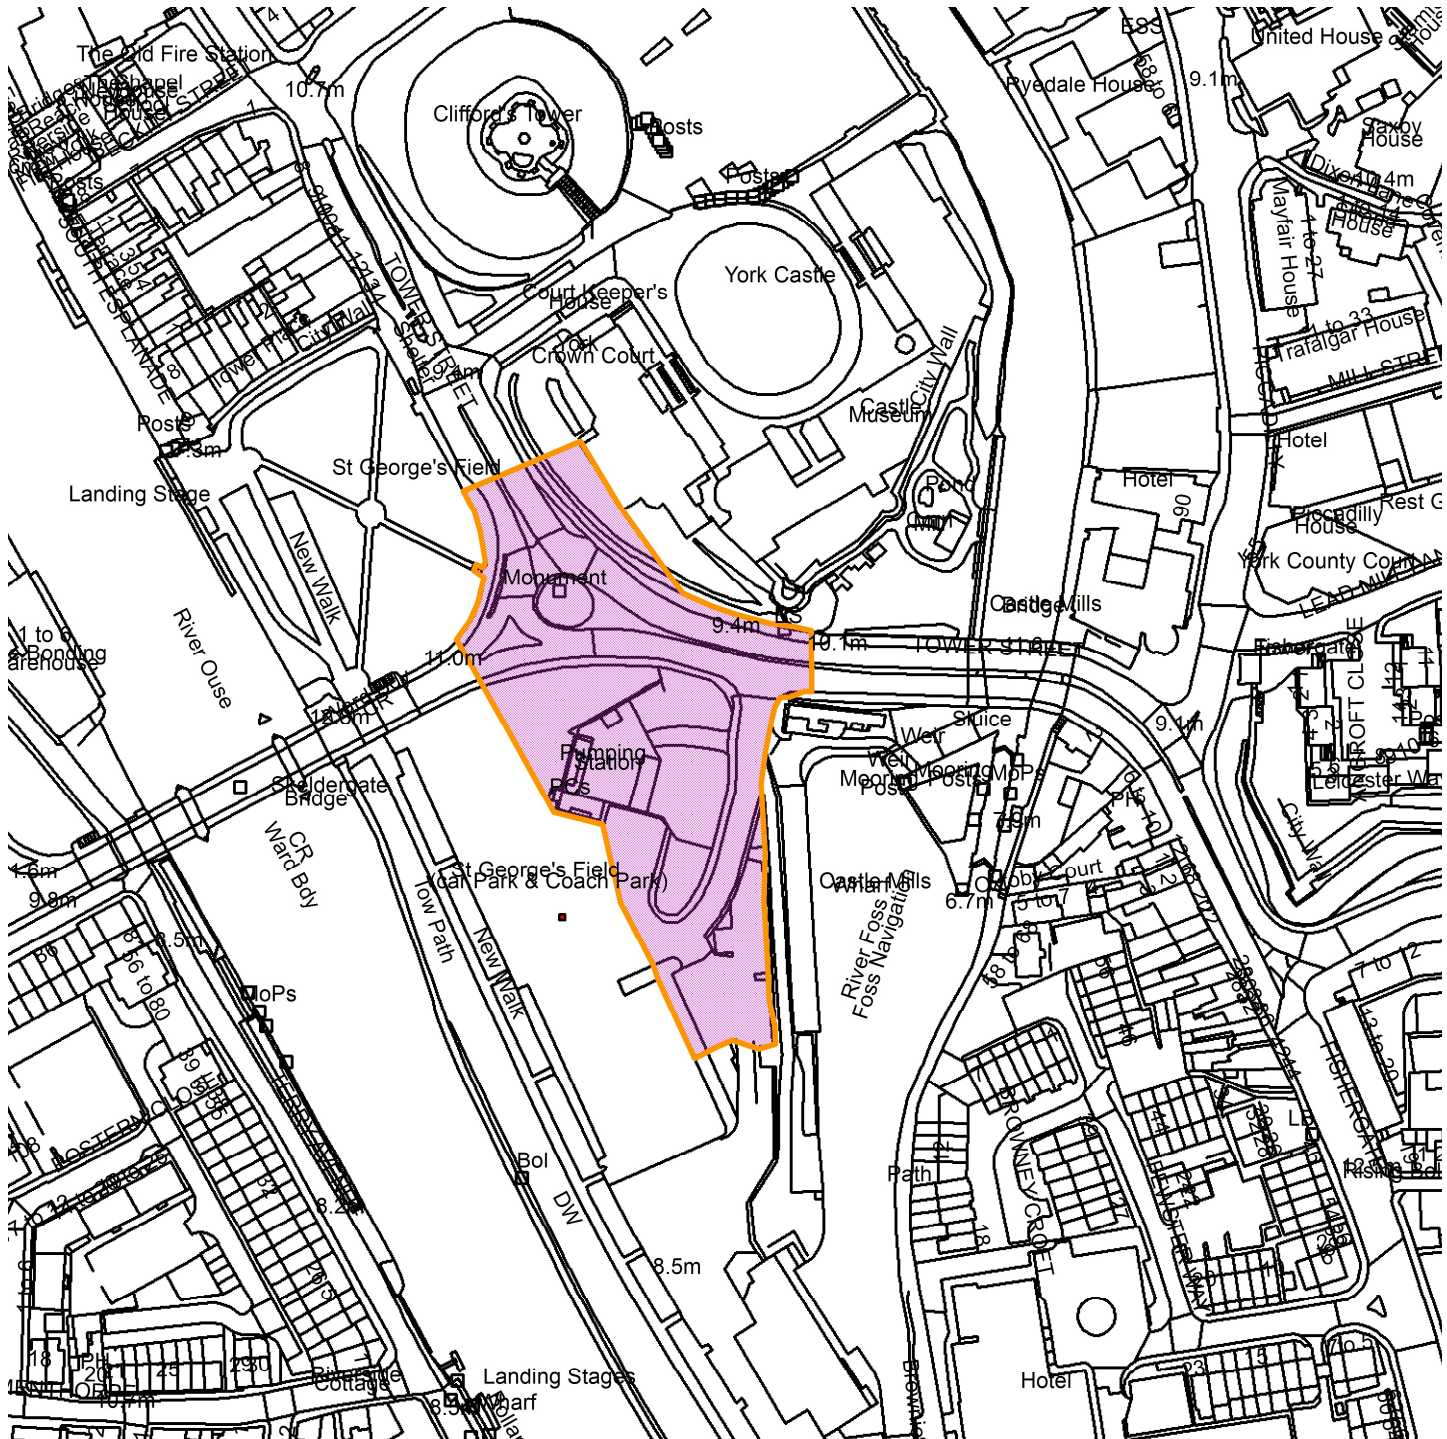

St Georges Field Car Park, Tower Street, York

22/02613/FUL

GIS by ESRI (UK)

Scale : 1:2215

Reproduced from the Ordnance Survey map with the permission of the Controller of Her Majesty's Stationery Office © Crown Copyright 2000.

Unauthorised reproduction infringes Crown Copyright and may lead to prosecution or civil proceedings.

Produced using ESRI (UK)'s MapExplorer 2.0 - <http://www.esriuk.com>

Organisation	City of York Council
Department	Directorate of Place
Comments	Site Location Plan
Date	02 November 2023
SLA Number	Not Set